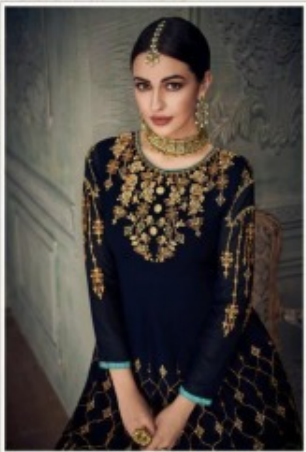

AASHIRWAD Simona sharara 8268 TO 8273 SET TO SET

Elegance & sophistication

BEAUTY

CREATING A BEAUTIFUL MOMENT

AASHIRWAD

□8268-2

STYLE

Each piece is great with subtle tones of shimmering gold.