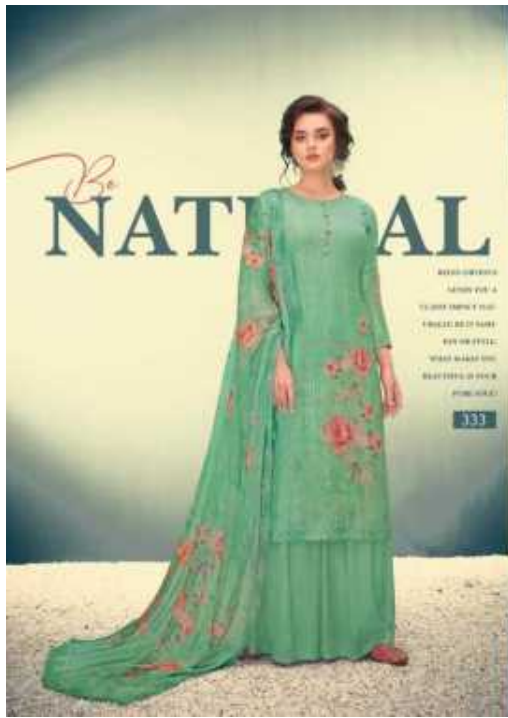

KARMA

Be
NATURAL

DESIGNER: KARMA
SABAH
FABRIC: NET
COLOR: GREEN
LENGTH: 5 FT 10 IN
PRICE: 133

□ KARMA-SABAH-FANCY-DESIGNER-WEAR-SALWAR-KAMEEZ-
WHOLESALE-1