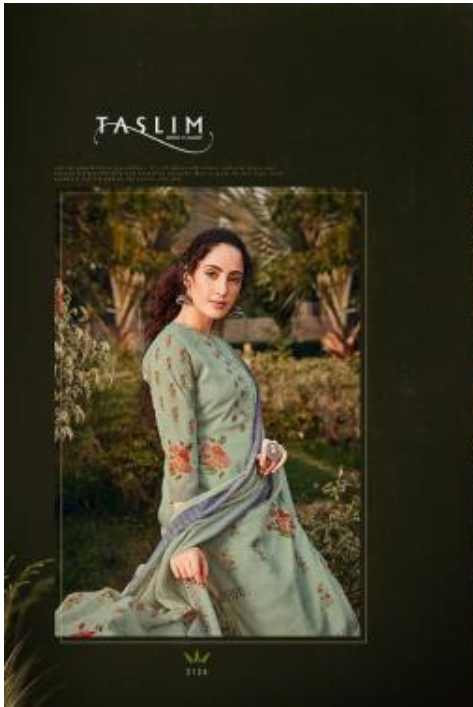

□LEELA-TASLIM-SALWAR-KAMEEZ-WHOLESALER-10