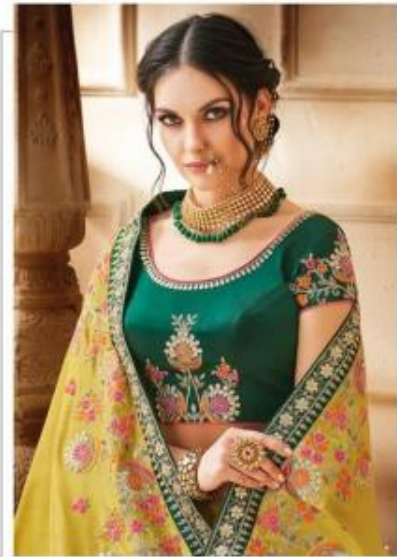

NAIRA

□1051