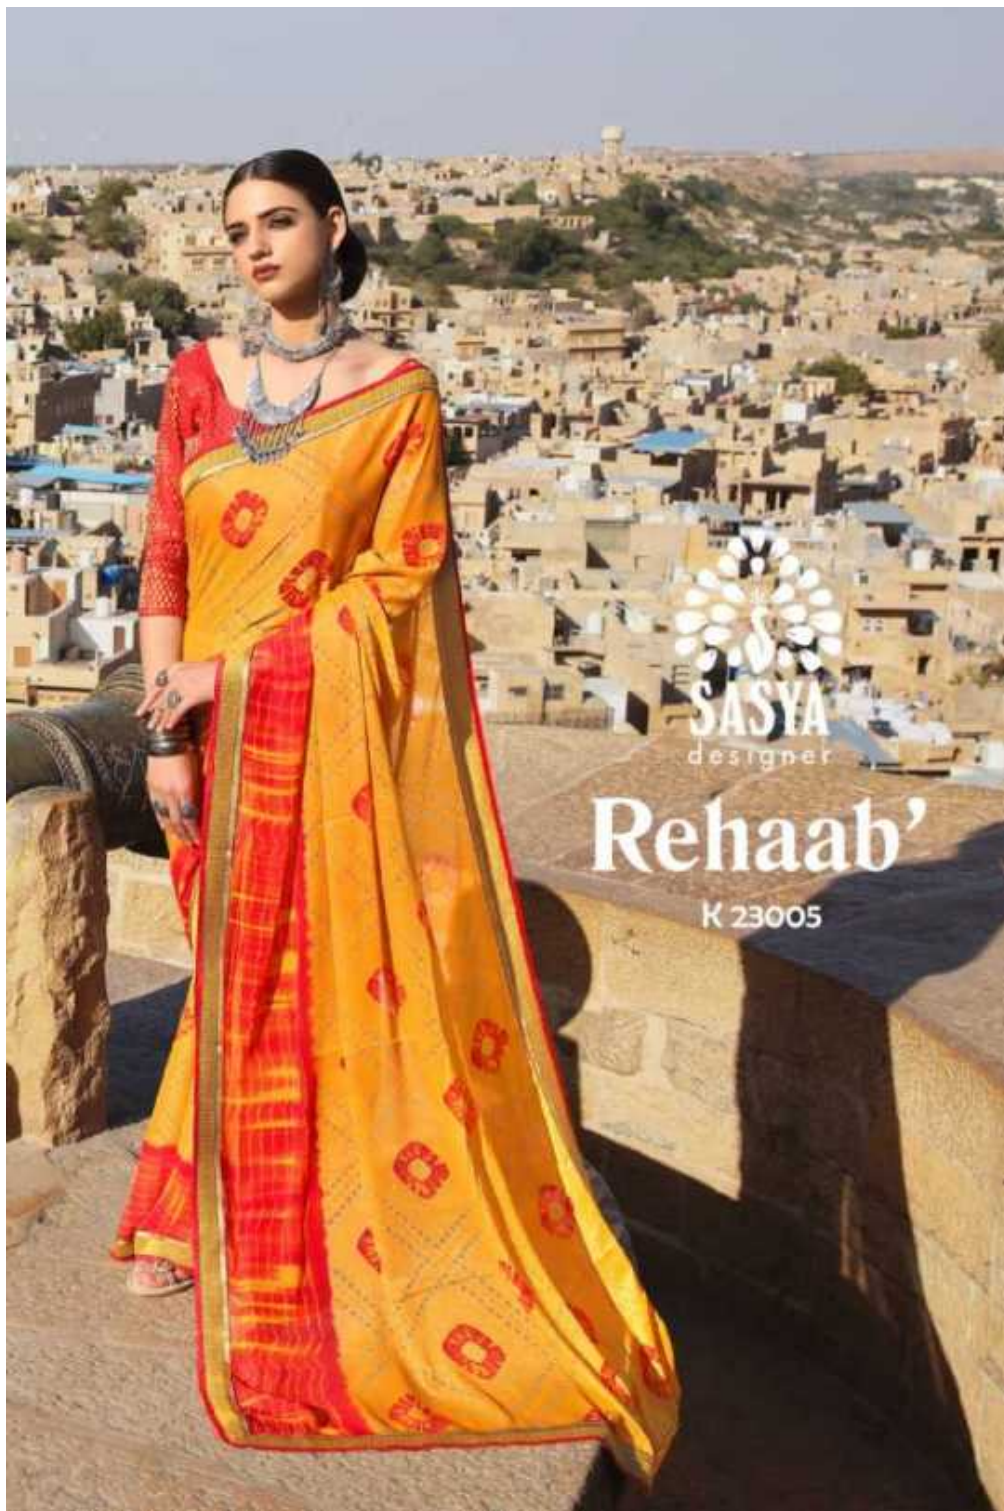

SASYA
designer

Rehaab'

K 23005