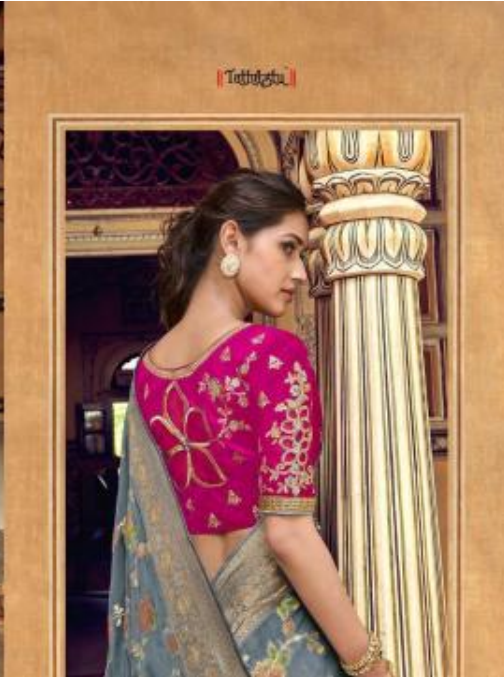

₹ 4708 | 14 pcs

[click here to see other posts](#)

BRAND	TATHASTU
CATELOG	3301 TO 3314 SERIES
SERIES	3301 TO 3314
RATE	4708/- PER PCS
FABRIC	SILK
FULL SET PRICE	65900/- + GST +SHIPPING
DETAILS	SET TO SET ONLY AVAILABLE AS PER REQUIREMENTS

□3314

select all

download selected images

download all images