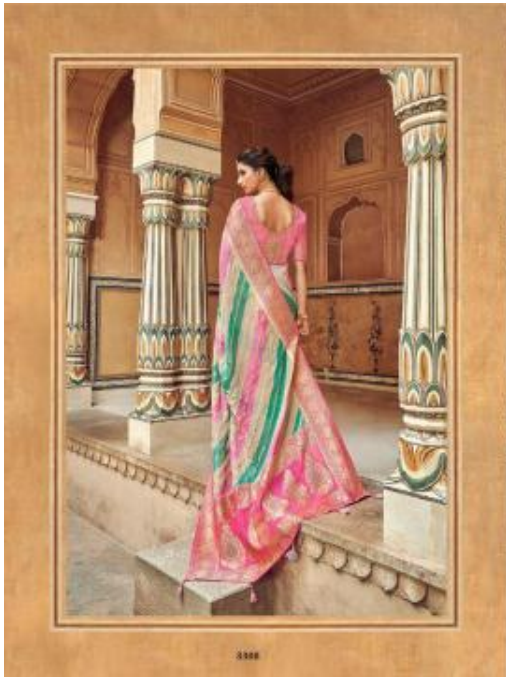

₹ 4708 | 14 pcs

[click here to see other posts](#)

BRAND	TATHASTU
CATELOG	3301 TO 3314 SERIES
SERIES	3301 TO 3314
RATE	4708/- PER PCS
FABRIC	SILK
FULL SET PRICE	65900/- + GST +SHIPPING
DETAILS	SET TO SET ONLY AVAILABLE AS PER REQUIREMENTS

TATHASTU 3301 TO 3314 DESIGNER SILK SAREE WHOLESALER

□3301

□3302

□3303

□3304

□3305

□3306

□3307