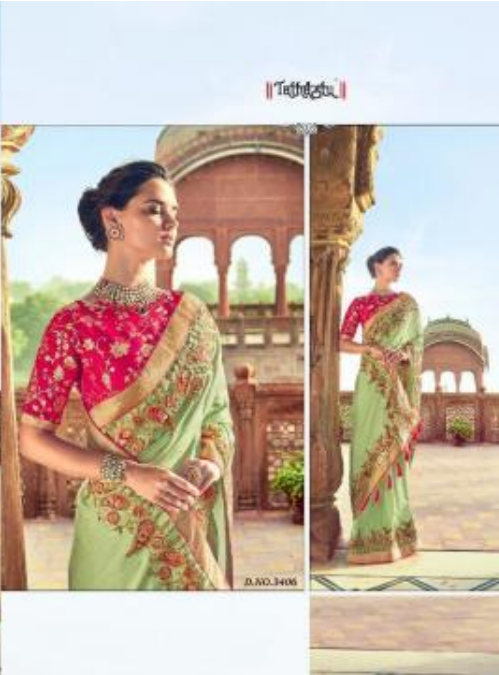

□TATHASTU-DESIGNER-3401-TO-3409-PARTY-WEAR-SAREE-7