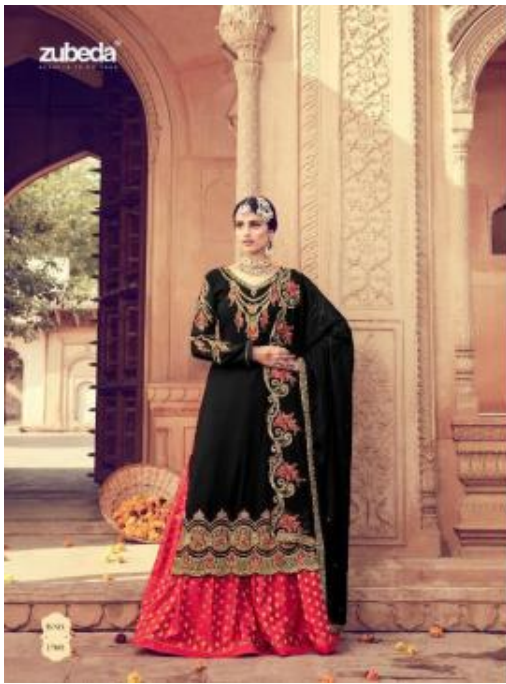

□IMG-20200104-WA0120